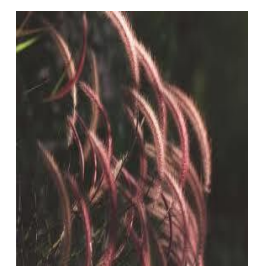

Grasses

Mexican Feather

Purple Fountain